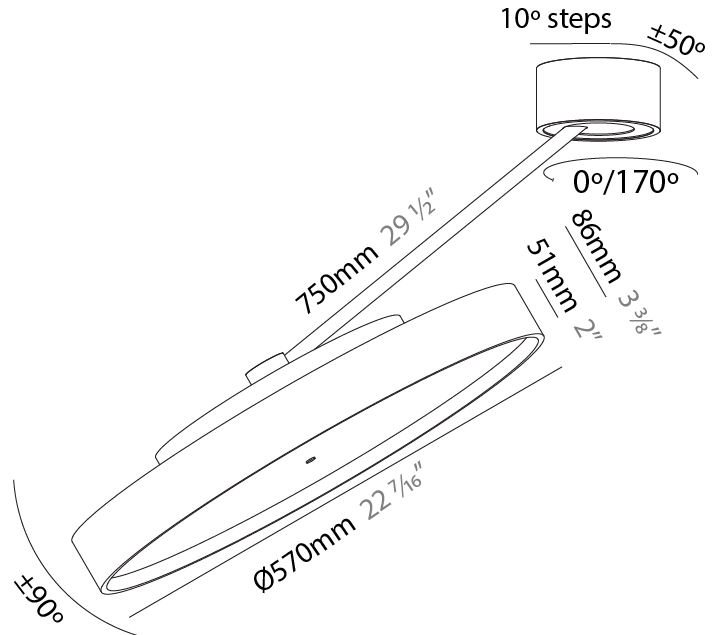

GENERAL

Series: Sign Diva Dancer
Subseries: Sign Diva Dancer Korona
Brand: Prolicht
Division: Architectural
Mounting Type: Suspension
Mounting Location: Ceiling
Subcategory: Pendant

PHYSICAL

Shape: Round
Diameter (mm): 570
Diameter (in): 22 ⁷/₁₆
Height (mm): 870
Depth (mm): 86
Height (in): 34 ¹/₄
Depth (in): 3 ³/₈
Light Distribution: Adjustable / Direct
Weight (kg): 5
Weight (lbs): 11.023
Diffuser: PMMA - Opal / Micro-Prism / Sparkling Secret / Vintage Industrial
Fixture Finish: SSR / BKV / CWI / CRY / HAB / UFT / ITA / RUA / FTG / MYG / LOD / PUS / FRO / FUP / KIA / POP / BLS / SPG / MEY / GOH / GUM / CHC / COM / ABZ / JAG / OBR / MOS / ROR
Fixture Material: Extruded Aluminum / Steel

ELECTRICAL

Lamp Type: LED (Zhaga Standard)
Input Wattage (W): 52.8
Total Output Wattage (W): 47.52
Dimming: Tri-Mode (Non-Dimming and Phase Dimming (120Vac only) and 0-10V Dimming)
Driver Included: Yes
Driver Location: Integrated
Driver Type: Constant Current - Universal
Driver Class: Class 2
Input Voltage (V): 120 - 277
Constant Current (MA): 350

LED

Color Temperature (*K): 2700 / 3000 / 3500 / 4000
Max. Delivered Lumen (lm): 5060 / 6320 / 6448 / 6580
CRI: >90 CRI
Lamp Life (hrs): 50000

OPTICAL

Adjustability: Rotational Canopy 170°; Tilting Canopy ±50°; Tilting Head ±90°

RATINGS AND CERTIFICATIONS

Certified By: Certified for North American Standards
IP rating: IP20